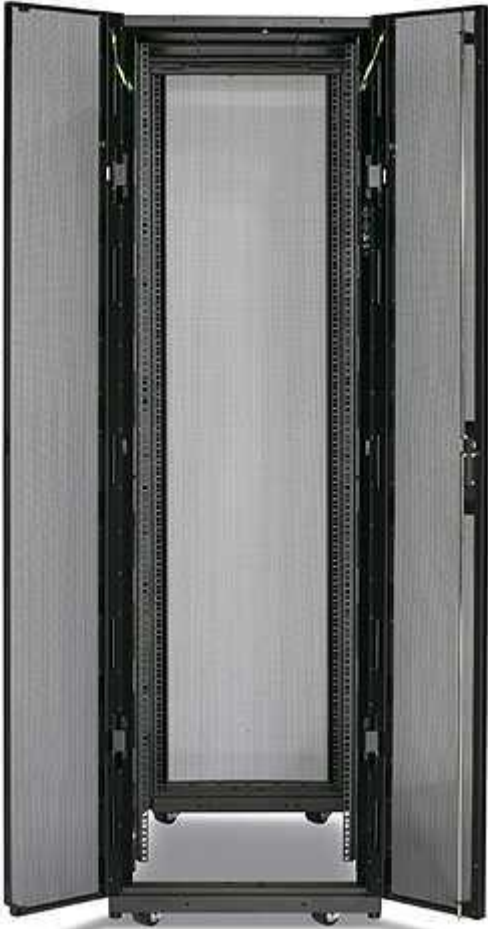

# 42U Rack Specs:

42U rear split doors

Rack

Width	600 mm
Depth	1000 mm
Self	4
Power Set	6x2
Rack Height	42U